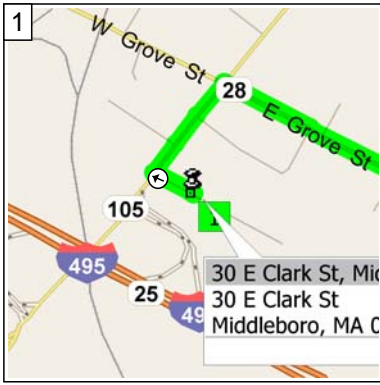

# DaysInn\_EPMS\_Office

3.5 miles; 6 minutes

30 E Clark St, Middleboro, MA...  
30 E Clark St  
Middleboro, MA 02346

1  
9:00 AM 0.0 mi  
Depart 30 E Clark St, Middleboro, MA 02346 [30 E Clark St, Middleboro, MA 02346] on E Clark St (West) for 98 yds

2  
9:00 AM 0.1 mi  
Turn RIGHT (North-East) onto SR-105 [S Main St] for 0.2 mi

3  
9:00 AM 0.2 mi  
Turn RIGHT (East) onto SR-28 [E Grove St] for 2.7 mi

4  
9:05 AM 2.9 mi  
Keep STRAIGHT onto SR-28 [Wareham St] for 0.6 mi

5  
9:06 AM 3.5 mi  
Arrive 1 Abbey Ln, Middleboro, MA 02346