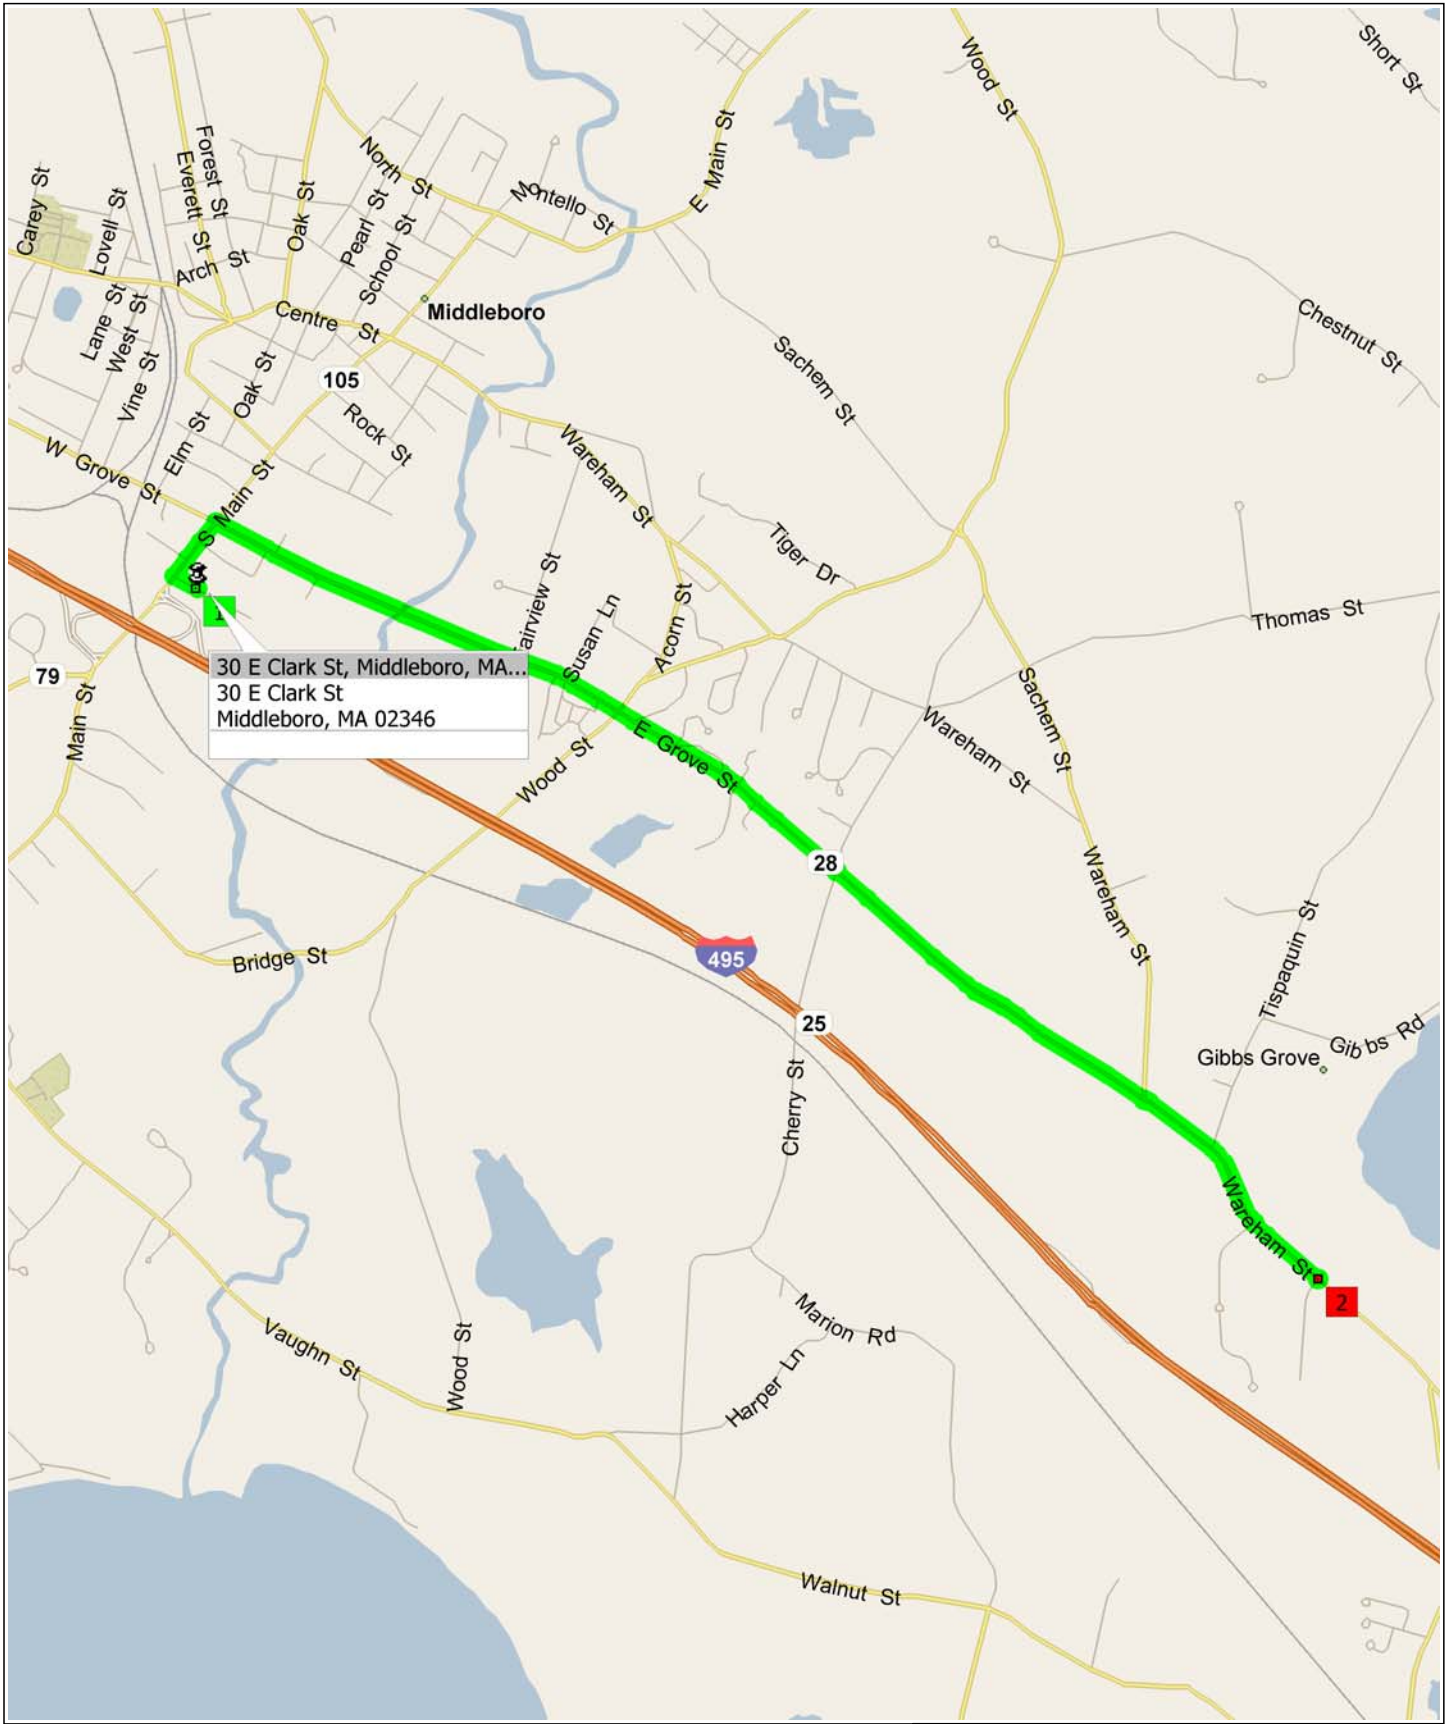

# DaysInn\_EPMS\_Office

3.5 miles; 6 minutes

30 E Clark St, Middleboro, MA...  
30 E Clark St  
Middleboro, MA 02346

1  
9:00 AM 0.0 mi  
Depart 30 E Clark St, Middleboro, MA 02346 [30 E Clark St, Middleboro, MA 02346] on E Clark St (West) for 98 yds

2  
9:00 AM 0.1 mi  
Turn RIGHT (North-East) onto SR-105 [S Main St] for 0.2 mi

3  
9:00 AM 0.2 mi  
Turn RIGHT (East) onto SR-28 [E Grove St] for 2.7 mi

4  
9:05 AM 2.9 mi  
Keep STRAIGHT onto SR-28 [Wareham St] for 0.6 mi

5  
9:06 AM 3.5 mi  
Arrive 1 Abbey Ln, Middleboro, MA 02346