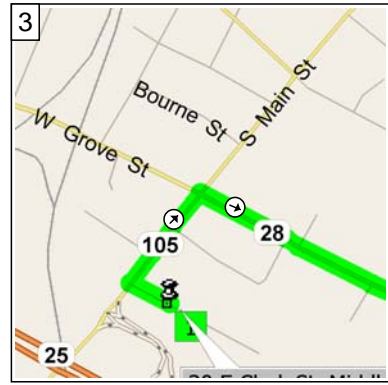

# DaysInn\_EPMS\_Office

3.5 miles; 6 minutes

30 E Clark St, Middleboro, MA...  
30 E Clark St  
Middleboro, MA 02346

1  
9:00 AM 0.0 mi  
Depart 30 E Clark St, Middleboro, MA 02346 [30 E Clark St, Middleboro, MA 02346] on E Clark St (West) for 98 yds

2  
9:00 AM 0.1 mi  
Turn RIGHT (North-East) onto SR-105 [S Main St] for 0.2 mi

3  
9:00 AM 0.2 mi  
Turn RIGHT (East) onto SR-28 [E Grove St] for 2.7 mi

4  
9:05 AM 2.9 mi  
Keep STRAIGHT onto SR-28 [Wareham St] for 0.6 mi

5  
9:06 AM 3.5 mi  
Arrive 1 Abbey Ln, Middleboro, MA 02346