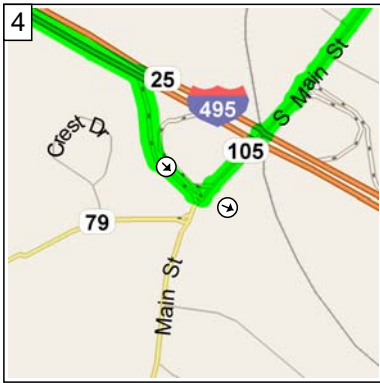

# Holiday\_Inn\_EPMS\_Office

6.8 miles; 9 minutes

9:00 AM 0.0 mi  
 Depart 43 Harding St, Middleboro, MA 02346 [43 Harding St, Middleboro, MA 02346] on US-44 [Harding St] (East) for 0.2 mi

9:00 AM 0.2 mi  
 Take Ramp (RIGHT) onto I-495 [SR-25] for 2.6 mi towards I-495 / Cape Cod / The Islands

9:02 AM 2.9 mi  
 At exit 4, turn RIGHT onto Ramp for 0.2 mi towards RT-105 / Middleboro Ctr. / Lakeville

9:03 AM 3.1 mi  
 Keep LEFT to stay on Ramp for 21 yds towards RT-105 / Middleboro Ctr.

9:03 AM 3.1 mi  
 Turn LEFT (North-East) onto SR-105 [S Main St] for 0.4 mi

9:03 AM 3.5 mi  
 Turn RIGHT (East) onto SR-28 [E Grove St] for 2.7 mi

9:08 AM 6.2 mi  
 Keep STRAIGHT onto SR-28 [Wareham St] for 0.6 mi

9:09 AM 6.8 mi  
 Arrive 1 Abbey Ln, Middleboro, MA 02346