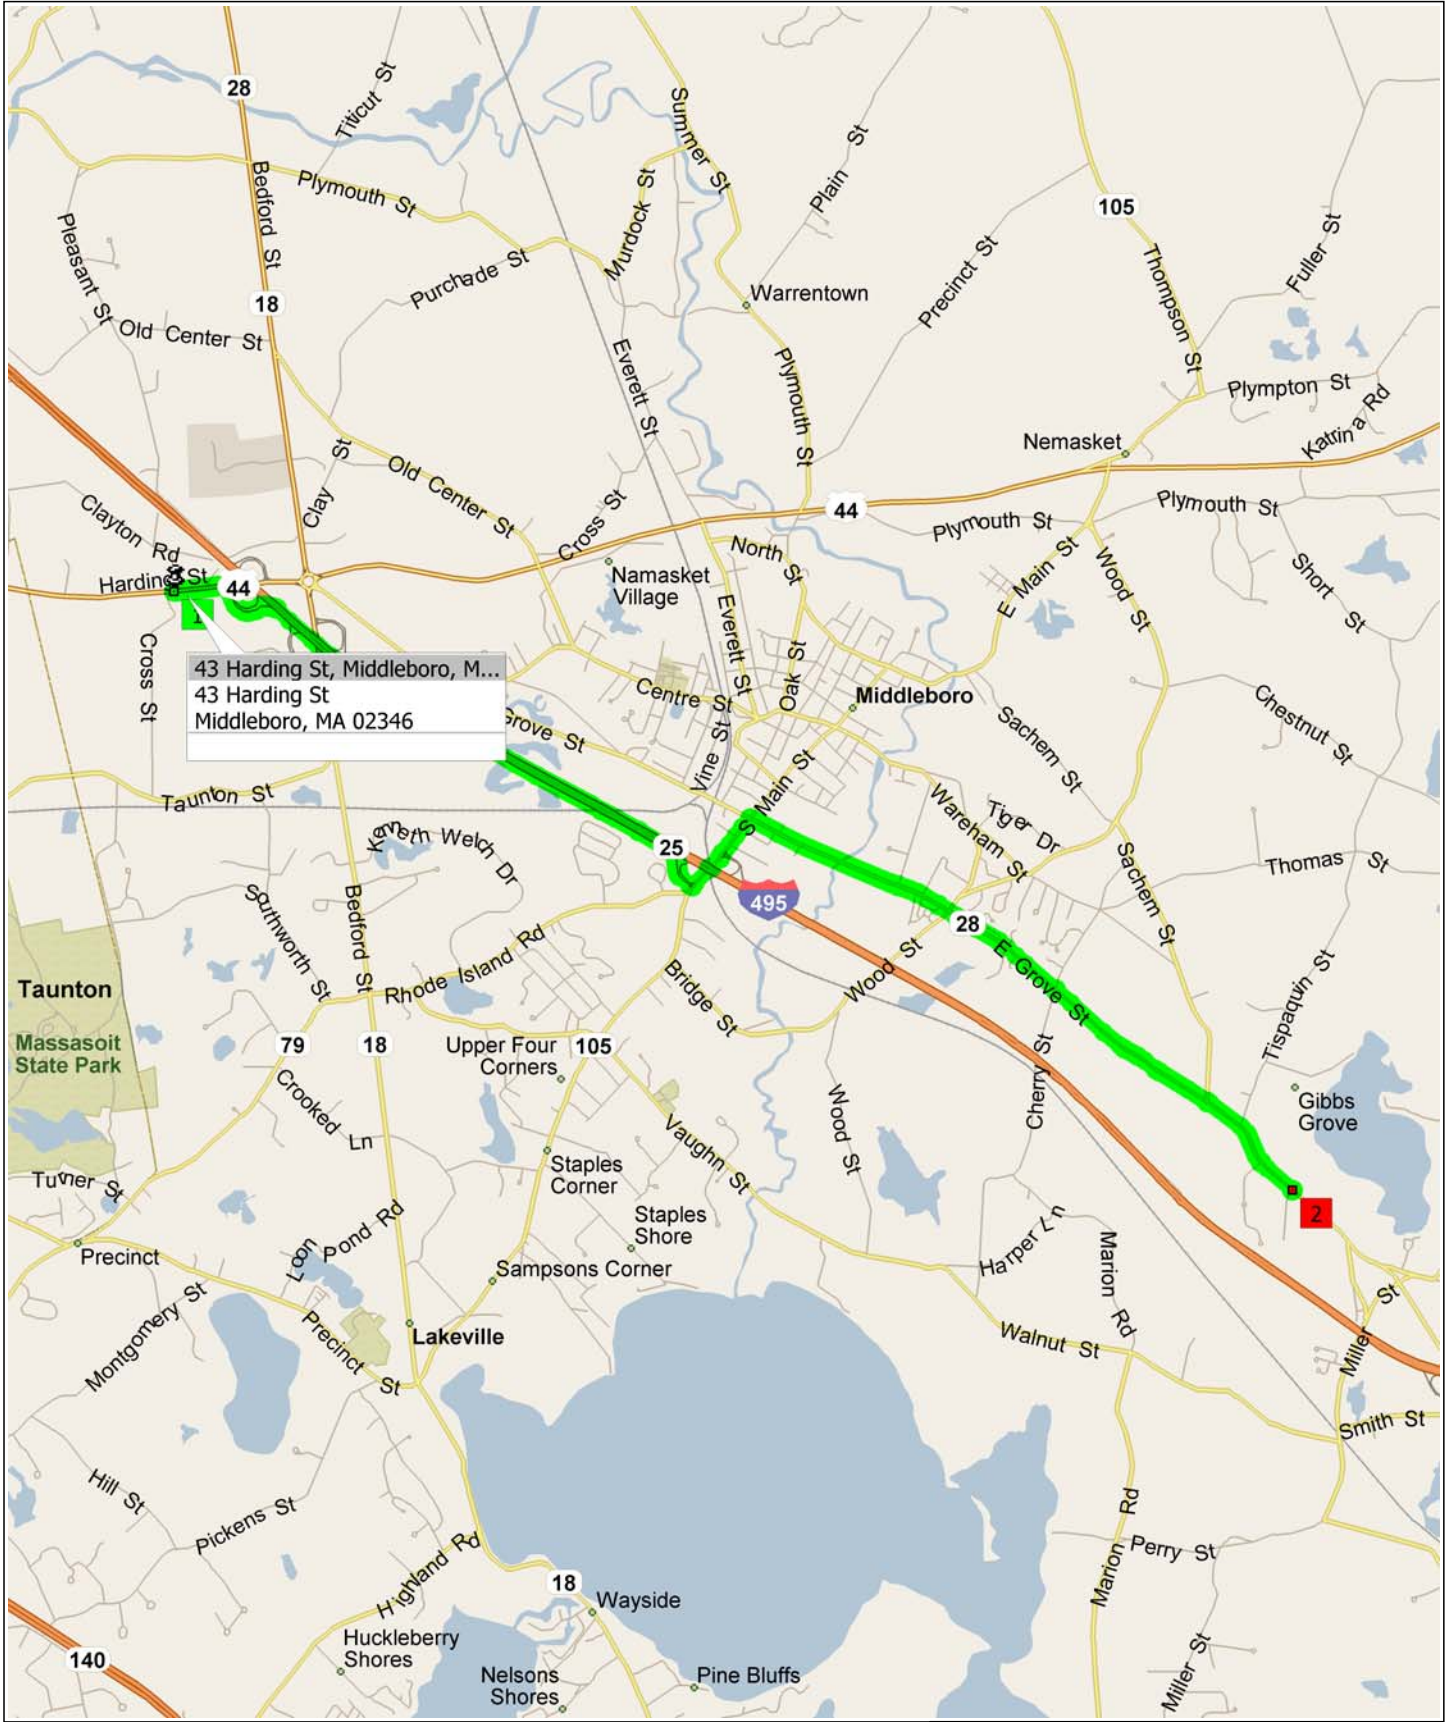

# Holiday\_Inn\_EPMS\_Office

6.8 miles; 9 minutes

9:00 AM 0.0 mi  
 Depart 43 Harding St, Middleboro, MA 02346 [43 Harding St, Middleboro, MA 02346] on US-44 [Harding St] (East) for 0.2 mi

9:00 AM 0.2 mi  
 Take Ramp (RIGHT) onto I-495 [SR-25] for 2.6 mi towards I-495 / Cape Cod / The Islands

9:02 AM 2.9 mi  
 At exit 4, turn RIGHT onto Ramp for 0.2 mi towards RT-105 / Middleboro Ctr. / Lakeville

9:03 AM 3.1 mi  
 Keep LEFT to stay on Ramp for 21 yds towards RT-105 / Middleboro Ctr.

9:03 AM 3.1 mi  
 Turn LEFT (North-East) onto SR-105 [S Main St] for 0.4 mi

9:03 AM 3.5 mi  
 Turn RIGHT (East) onto SR-28 [E Grove St] for 2.7 mi

9:08 AM 6.2 mi  
 Keep STRAIGHT onto SR-28 [Wareham St] for 0.6 mi

9:09 AM 6.8 mi  
 Arrive 1 Abbey Ln, Middleboro, MA 02346