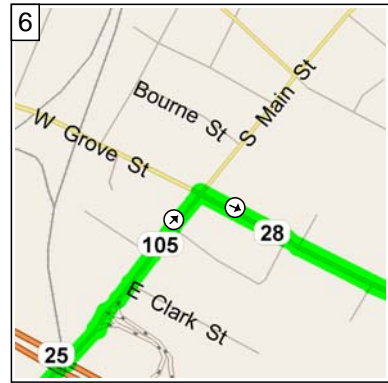

# Holiday\_Inn\_EPMS\_Office

6.8 miles; 9 minutes

9:00 AM 0.0 mi  
 Depart 43 Harding St, Middleboro, MA 02346 [43 Harding St, Middleboro, MA 02346] on US-44 [Harding St] (East) for 0.2 mi

9:00 AM 0.2 mi  
 Take Ramp (RIGHT) onto I-495 [SR-25] for 2.6 mi towards I-495 / Cape Cod / The Islands

9:02 AM 2.9 mi  
 At exit 4, turn RIGHT onto Ramp for 0.2 mi towards RT-105 / Middleboro Ctr. / Lakeville

9:03 AM 3.1 mi  
 Keep LEFT to stay on Ramp for 21 yds towards RT-105 / Middleboro Ctr.

9:03 AM 3.1 mi  
 Turn LEFT (North-East) onto SR-105 [S Main St] for 0.4 mi

9:03 AM 3.5 mi  
 Turn RIGHT (East) onto SR-28 [E Grove St] for 2.7 mi

9:08 AM 6.2 mi  
 Keep STRAIGHT onto SR-28 [Wareham St] for 0.6 mi

9:09 AM 6.8 mi  
 Arrive 1 Abbey Ln, Middleboro, MA 02346