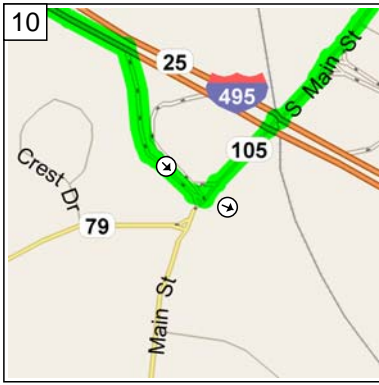

2
9:01 AM 0.4 mi
Turn RIGHT (North) onto Terminal C Arrivals, then immediately bear LEFT (West) onto Airport Exit/Central Parking for 153 yds

3
9:02 AM 0.5 mi
Merge onto Airport Exit for 0.8 mi

4
9:04 AM 1.3 mi
Keep STRAIGHT onto Ramp for 153 yds

5
9:04 AM 1.4 mi
Merge onto I-90 [Mass Pike] for 2.6 mi

6
9:07 AM 4.0 mi
At exit 23, take Ramp (RIGHT) onto I-93 [US-1] for 12.7 mi towards I-93

7
9:20 AM 16.7 mi
At exit 4, take Ramp (LEFT) onto SR-24 [Amvets Memorial Hwy] for 18.4 mi towards RT-24 / Brockton

8
9:36 AM 35.1 mi
At exit 14A, take Ramp (RIGHT) onto I-495 for 7.7 mi towards I-495 / Middleboro / Cape Cod

9
9:44 AM 42.7 mi
At exit 4, turn RIGHT onto Ramp for 0.2 mi towards RT-105 / Middleboro Ctr. / Lakeville

9:44 AM 42.9 mi
 Keep LEFT to stay on Ramp for 21 yds towards RT-105 / Middleboro Ctr.

9:44 AM 42.9 mi
 Turn LEFT (North-East) onto SR-105 [S Main St] for 0.4 mi

9:45 AM 43.4 mi
 Turn RIGHT (East) onto SR-28 [E Grove St] for 2.7 mi