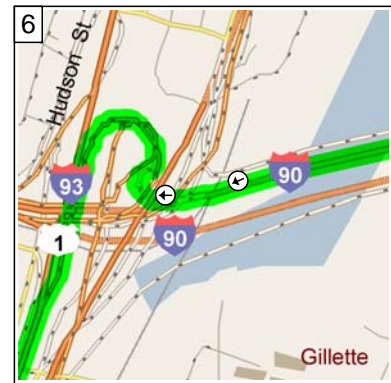

2
9:01 AM 0.4 mi
Turn RIGHT (North) onto Terminal C Arrivals, then immediately bear LEFT (West) onto Airport Exit/Central Parking for 153 yds

3
9:02 AM 0.5 mi
Merge onto Airport Exit for 0.8 mi

4
9:04 AM 1.3 mi
Keep STRAIGHT onto Ramp for 153 yds

5
9:04 AM 1.4 mi
Merge onto I-90 [Mass Pike] for 2.6 mi

6
9:07 AM 4.0 mi
At exit 23, take Ramp (RIGHT) onto I-93 [US-1] for 12.7 mi towards I-93

7
9:20 AM 16.7 mi
At exit 4, take Ramp (LEFT) onto SR-24 [Amvets Memorial Hwy] for 18.4 mi towards RT-24 / Brockton

8
9:36 AM 35.1 mi
At exit 14A, take Ramp (RIGHT) onto I-495 for 7.7 mi towards I-495 / Middleboro / Cape Cod

9
9:44 AM 42.7 mi
At exit 4, turn RIGHT onto Ramp for 0.2 mi towards RT-105 / Middleboro Ctr. / Lakeville

9:44 AM 42.9 mi
 Keep LEFT to stay on Ramp for 21 yds towards RT-105 / Middleboro Ctr.

9:44 AM 42.9 mi
 Turn LEFT (North-East) onto SR-105 [S Main St] for 0.4 mi

9:45 AM 43.4 mi
 Turn RIGHT (East) onto SR-28 [E Grove St] for 2.7 mi