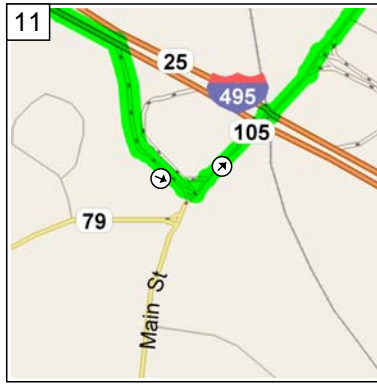

2
9:01 AM 0.4 mi
Turn RIGHT (North) onto Terminal C Arrivals, then immediately bear LEFT (West) onto Airport Exit/Central Parking for 153 yds

3
9:02 AM 0.5 mi
Merge onto Airport Exit for 0.8 mi

4
9:04 AM 1.3 mi
Keep STRAIGHT onto Ramp for 153 yds

5
9:04 AM 1.4 mi
Merge onto I-90 [Mass Pike] for 2.6 mi

6
9:07 AM 4.0 mi
At exit 23, take Ramp (RIGHT) onto I-93 [US-1] for 12.7 mi towards I-93

7
9:20 AM 16.7 mi
At exit 4, take Ramp (LEFT) onto SR-24 [Amvets Memorial Hwy] for 18.4 mi towards RT-24 / Brockton

8
9:36 AM 35.1 mi
At exit 14A, take Ramp (RIGHT) onto I-495 for 7.7 mi towards I-495 / Middleboro / Cape Cod

9
9:44 AM 42.7 mi
At exit 4, turn RIGHT onto Ramp for 0.2 mi towards RT-105 / Middleboro Ctr. / Lakeville

9:44 AM 42.9 mi
 Keep LEFT to stay on Ramp for 21 yds towards RT-105 / Middleboro Ctr.

9:44 AM 42.9 mi
 Turn LEFT (North-East) onto SR-105 [S Main St] for 0.4 mi

9:45 AM 43.4 mi
 Turn RIGHT (East) onto SR-28 [E Grove St] for 2.7 mi