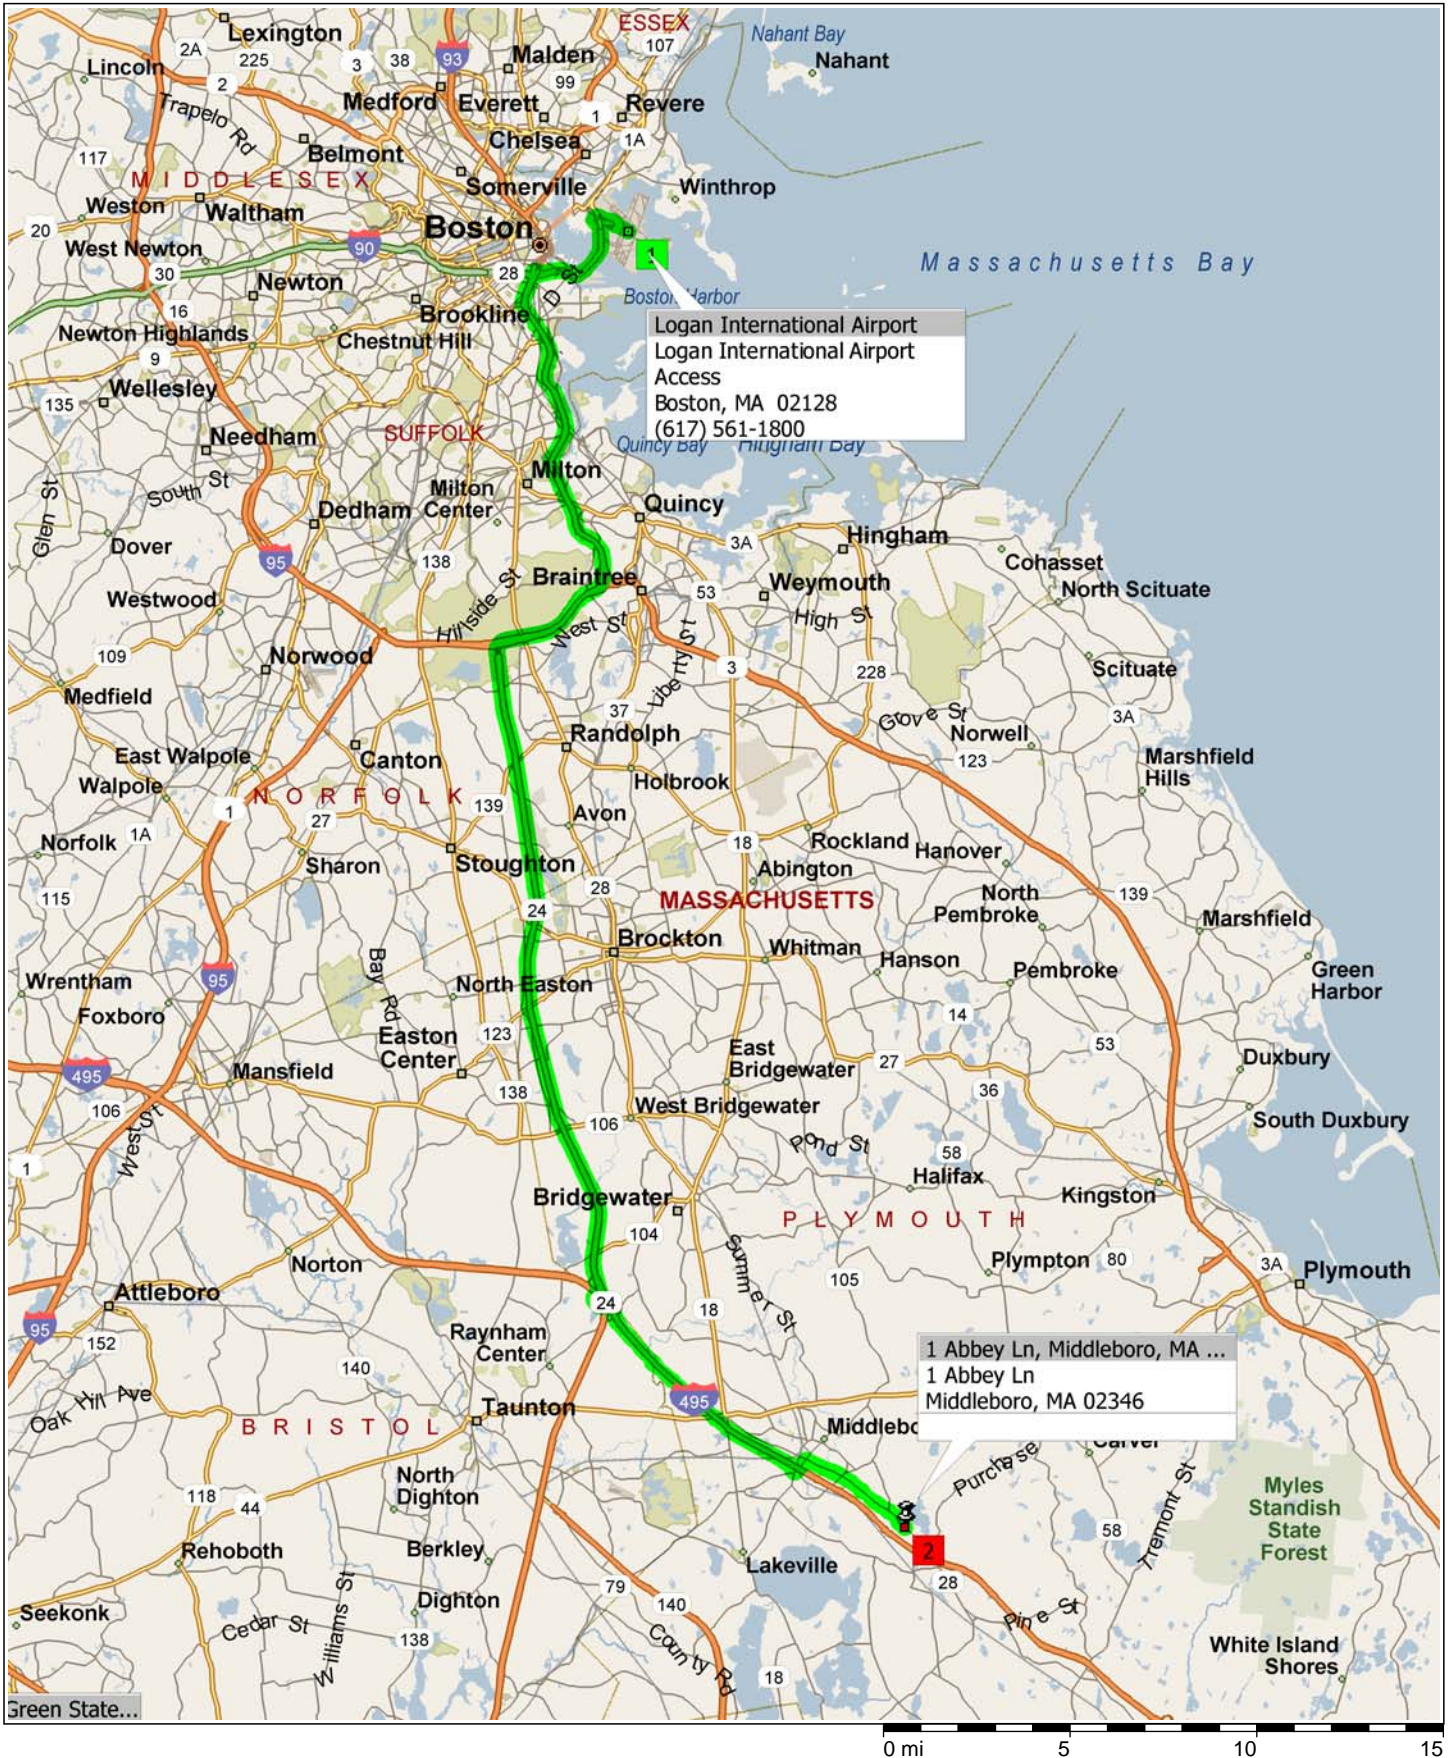

Logan_Airport_EPMS_Office

46.7 miles; 50 minutes

1
9:00 AM 0.0 mi
Depart Logan International Airport [Logan International Airport Access, Boston, MA 02128, (617) 561-1800] on Local road(s) (West) for 0.4 mi

2
9:01 AM 0.4 mi
Turn RIGHT (North) onto Terminal C Arrivals, then immediately bear LEFT (West) onto Airport Exit/Central Parking for 153 yds

3
9:02 AM 0.5 mi
Merge onto Airport Exit for 0.8 mi

4
9:04 AM 1.3 mi
Keep STRAIGHT onto Ramp for 153 yds

5
9:04 AM 1.4 mi
Merge onto I-90 [Mass Pike] for 2.6 mi

6
9:07 AM 4.0 mi
At exit 23, take Ramp (RIGHT) onto I-93 [US-1] for 12.7 mi towards I-93

7
9:20 AM 16.7 mi
At exit 4, take Ramp (LEFT) onto SR-24 [Amvets Memorial Hwy] for 18.4 mi towards RT-24 / Brockton

8
9:36 AM 35.1 mi
At exit 14A, take Ramp (RIGHT) onto I-495 for 7.7 mi towards I-495 / Middleboro / Cape Cod

9
9:44 AM 42.7 mi
At exit 4, turn RIGHT onto Ramp for 0.2 mi towards RT-105 / Middleboro Ctr. / Lakeville