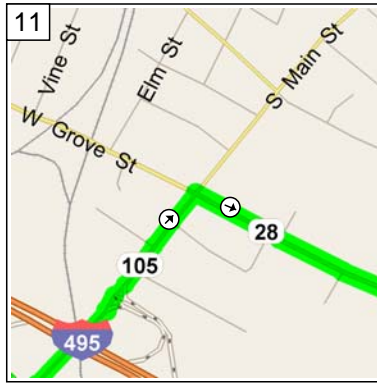

9:01 AM 0.4 mi  
 Bear RIGHT (South-East) onto Local road(s) for 0.2 mi towards I-95

9:02 AM 0.6 mi  
 Road name changes to Airport Connector Rd for 0.9 mi

9:04 AM 1.5 mi  
 Take Ramp (RIGHT) onto I-95 for 25.4 mi towards I-95 / Providence

9:20 AM 15.5 mi  
 Entering Massachusetts

9:29 AM 26.8 mi  
 At exit 6A, take Ramp (RIGHT) onto I-495 for 20.8 mi towards I-495 / Taunton

9:47 AM 47.6 mi  
 At exit 4, turn RIGHT onto Ramp for 0.2 mi towards RT-105 / Middleboro Ctr. / Lakeville

9:47 AM 47.8 mi  
 Keep LEFT to stay on Ramp for 21 yds towards RT-105 / Middleboro Ctr.

10  
9:47 AM 47.8 mi  
Turn LEFT (North-East) onto SR-105 [S Main St] for 0.4 mi

11  
9:48 AM 48.3 mi  
Turn RIGHT (East) onto SR-28 [E Grove St] for 2.7 mi

12  
9:52 AM 50.9 mi  
Keep STRAIGHT onto SR-28 [Wareham St] for 0.6 mi

13  
9:53 AM 51.6 mi  
Arrive 1 Abbey Ln, Middleboro, MA 02346