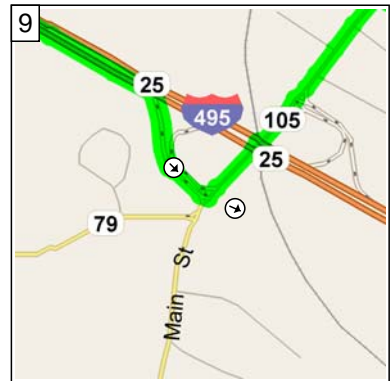

9:01 AM 0.4 mi  
 Bear RIGHT (South-East) onto Local road(s) for 0.2 mi towards I-95

9:02 AM 0.6 mi  
 Road name changes to Airport Connector Rd for 0.9 mi

9:04 AM 1.5 mi  
 Take Ramp (RIGHT) onto I-95 for 25.4 mi towards I-95 / Providence

9:20 AM 15.5 mi  
 Entering Massachusetts

9:29 AM 26.8 mi  
 At exit 6A, take Ramp (RIGHT) onto I-495 for 20.8 mi towards I-495 / Taunton

9:47 AM 47.6 mi  
 At exit 4, turn RIGHT onto Ramp for 0.2 mi towards RT-105 / Middleboro Ctr. / Lakeville

9:47 AM 47.8 mi  
 Keep LEFT to stay on Ramp for 21 yds towards RT-105 / Middleboro Ctr.

10  
9:47 AM 47.8 mi  
Turn LEFT (North-East) onto SR-105 [S Main St] for 0.4 mi

11  
9:48 AM 48.3 mi  
Turn RIGHT (East) onto SR-28 [E Grove St] for 2.7 mi

12  
9:52 AM 50.9 mi  
Keep STRAIGHT onto SR-28 [Wareham St] for 0.6 mi

13  
9:53 AM 51.6 mi  
Arrive 1 Abbey Ln, Middleboro, MA 02346