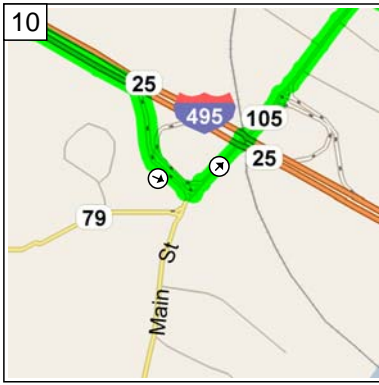

9:01 AM 0.4 mi  
 Bear RIGHT (South-East) onto Local road(s) for 0.2 mi towards I-95

9:02 AM 0.6 mi  
 Road name changes to Airport Connector Rd for 0.9 mi

9:04 AM 1.5 mi  
 Take Ramp (RIGHT) onto I-95 for 25.4 mi towards I-95 / Providence

9:20 AM 15.5 mi  
 Entering Massachusetts

9:29 AM 26.8 mi  
 At exit 6A, take Ramp (RIGHT) onto I-495 for 20.8 mi towards I-495 / Taunton

9:47 AM 47.6 mi  
 At exit 4, turn RIGHT onto Ramp for 0.2 mi towards RT-105 / Middleboro Ctr. / Lakeville

9:47 AM 47.8 mi  
 Keep LEFT to stay on Ramp for 21 yds towards RT-105 / Middleboro Ctr.

10  
9:47 AM 47.8 mi  
Turn LEFT (North-East) onto SR-105 [S Main St] for 0.4 mi

11  
9:48 AM 48.3 mi  
Turn RIGHT (East) onto SR-28 [E Grove St] for 2.7 mi

12  
9:52 AM 50.9 mi  
Keep STRAIGHT onto SR-28 [Wareham St] for 0.6 mi

13  
9:53 AM 51.6 mi  
Arrive 1 Abbey Ln, Middleboro, MA 02346