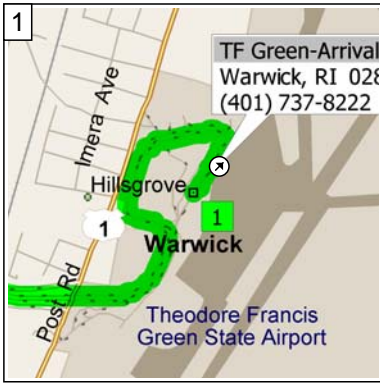

# Providence\_Airport\_EPMS\_Office

51.6 miles; 53 minutes

9:00 AM 0.0 mi  
 Depart TF Green-Arrivals [Warwick, RI 02886, (401) 737-8222] on Local road(s) (North-East) for 0.3 mi

9:01 AM 0.3 mi  
 Merge onto Local road(s) for 0.1 mi

9:01 AM 0.4 mi  
 Bear RIGHT (South-East) onto Local road(s) for 0.2 mi towards I-95

9:02 AM 0.6 mi  
 Road name changes to Airport Connector Rd for 0.9 mi

9:04 AM 1.5 mi  
 Take Ramp (RIGHT) onto I-95 for 25.4 mi towards I-95 / Providence

9:20 AM 15.5 mi  
 Entering Massachusetts

9:29 AM 26.8 mi  
 At exit 6A, take Ramp (RIGHT) onto I-495 for 20.8 mi towards I-495 / Taunton

9:47 AM 47.6 mi  
 At exit 4, turn RIGHT onto Ramp for 0.2 mi towards RT-105 / Middleboro Ctr. / Lakeville

9:47 AM 47.8 mi  
 Keep LEFT to stay on Ramp for 21 yds towards RT-105 / Middleboro Ctr.

10  
9:47 AM 47.8 mi  
Turn LEFT (North-East) onto SR-105 [S Main St] for 0.4 mi

11  
9:48 AM 48.3 mi  
Turn RIGHT (East) onto SR-28 [E Grove St] for 2.7 mi