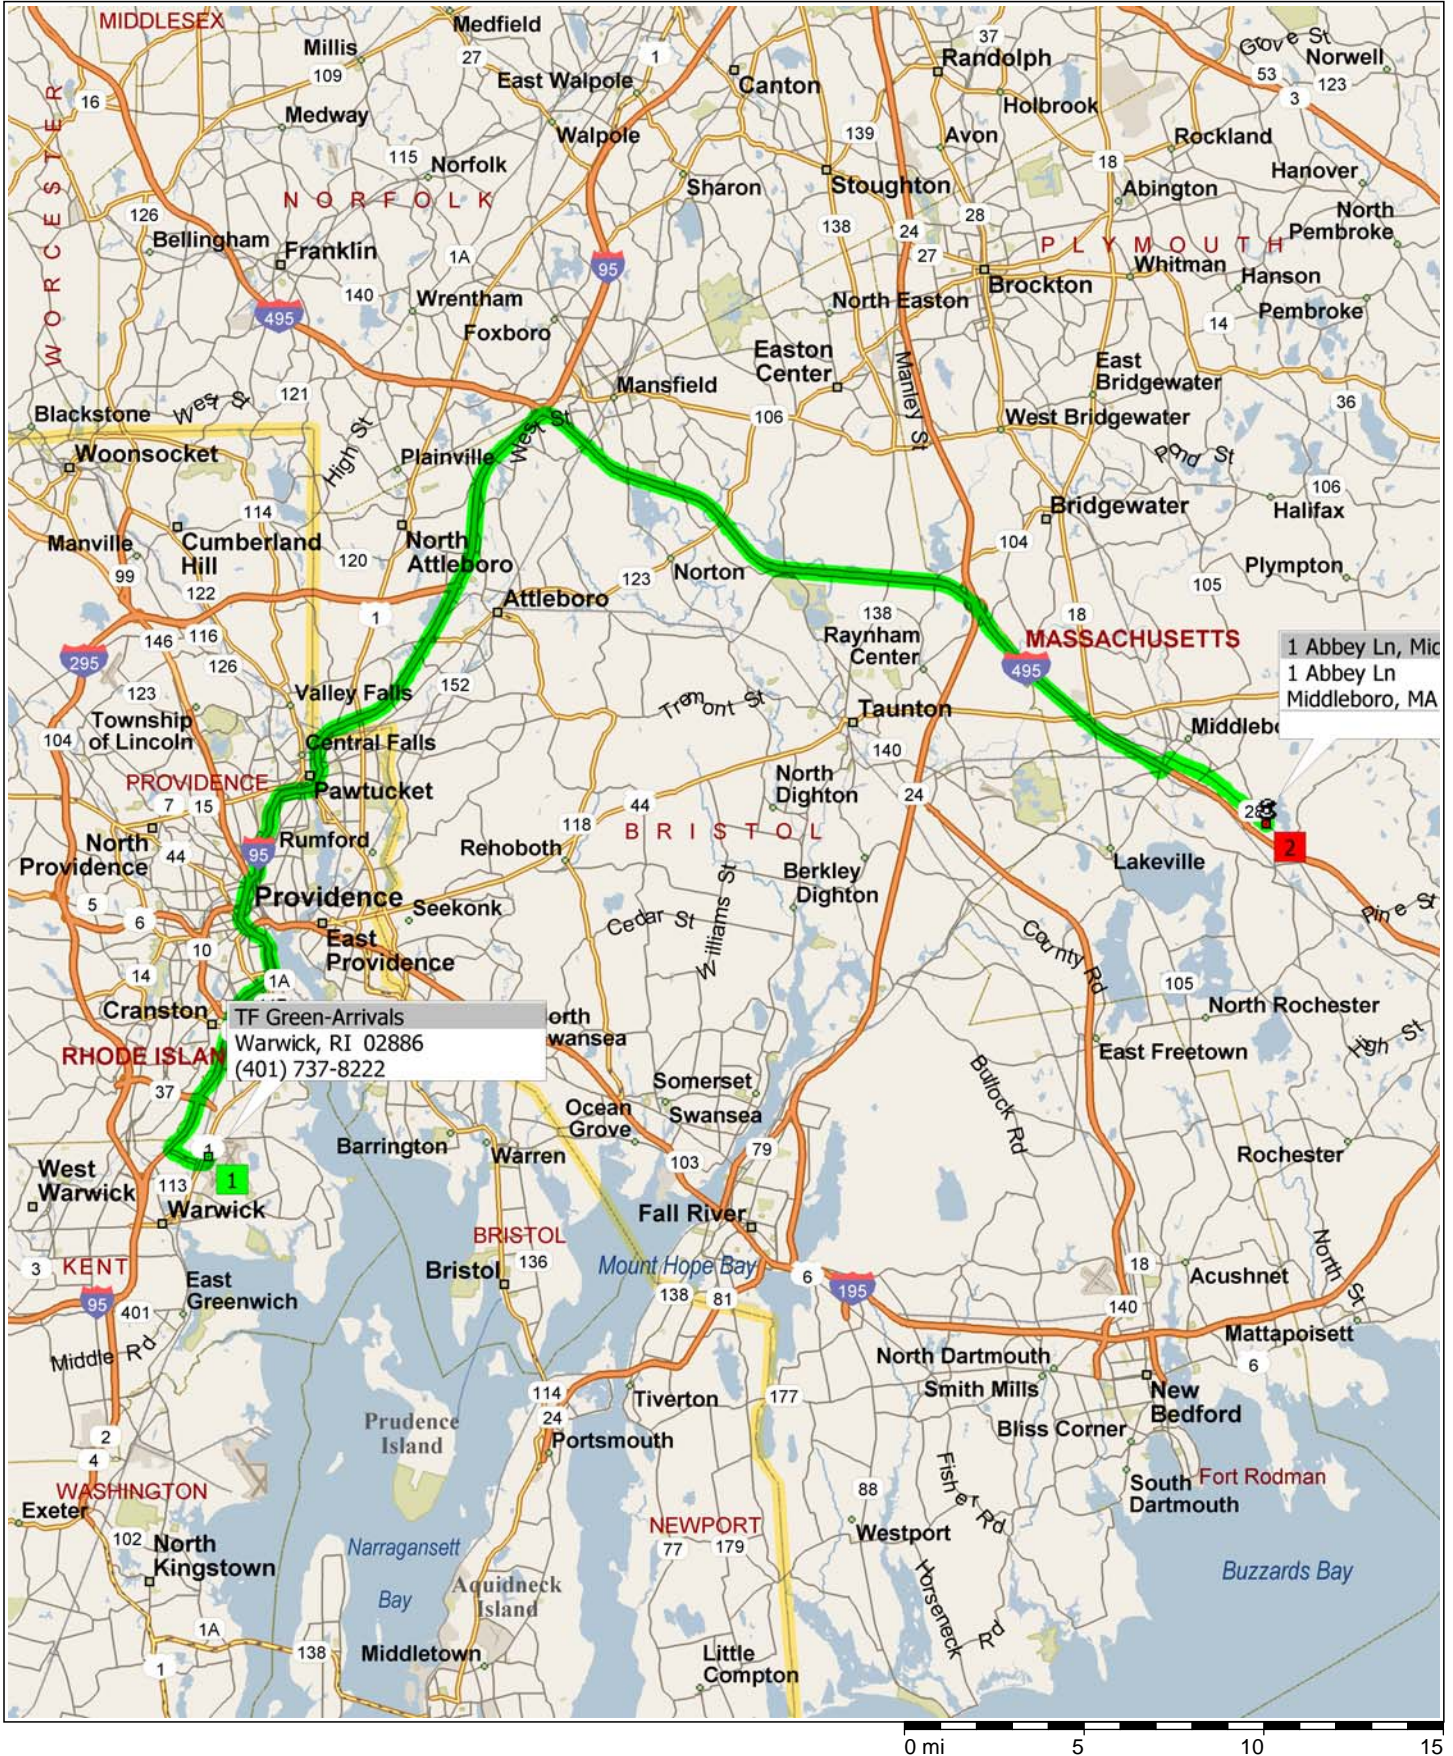

Providence_Airport_EPMS_Office

51.6 miles; 53 minutes