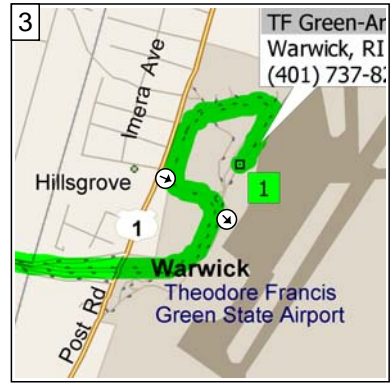

# Providence\_Airport\_EPMS\_Office

51.6 miles; 53 minutes

9:00 AM 0.0 mi  
 Depart TF Green-Arrivals [Warwick, RI 02886, (401) 737-8222] on Local road(s) (North-East) for 0.3 mi

9:01 AM 0.3 mi  
 Merge onto Local road(s) for 0.1 mi

9:01 AM 0.4 mi  
 Bear RIGHT (South-East) onto Local road(s) for 0.2 mi towards I-95

9:02 AM 0.6 mi  
 Road name changes to Airport Connector Rd for 0.9 mi

9:04 AM 1.5 mi  
 Take Ramp (RIGHT) onto I-95 for 25.4 mi towards I-95 / Providence

9:20 AM 15.5 mi  
 Entering Massachusetts

9:29 AM 26.8 mi  
 At exit 6A, take Ramp (RIGHT) onto I-495 for 20.8 mi towards I-495 / Taunton

9:47 AM 47.6 mi  
 At exit 4, turn RIGHT onto Ramp for 0.2 mi towards RT-105 / Middleboro Ctr. / Lakeville

12  
9:52 AM 50.9 mi  
Keep STRAIGHT onto SR-28 [Wareham St] for 0.6 mi

13  
9:53 AM 51.6 mi  
Arrive 1 Abbey Ln, Middleboro, MA 02346