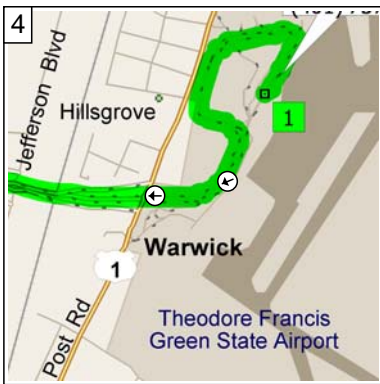

# Providence\_Airport\_EPMS\_Office

51.6 miles; 53 minutes

9:00 AM 0.0 mi  
 Depart TF Green-Arrivals [Warwick, RI 02886, (401) 737-8222] on Local road(s) (North-East) for 0.3 mi

9:01 AM 0.3 mi  
 Merge onto Local road(s) for 0.1 mi

9:01 AM 0.4 mi  
 Bear RIGHT (South-East) onto Local road(s) for 0.2 mi towards I-95

9:02 AM 0.6 mi  
 Road name changes to Airport Connector Rd for 0.9 mi

9:04 AM 1.5 mi  
 Take Ramp (RIGHT) onto I-95 for 25.4 mi towards I-95 / Providence

9:20 AM 15.5 mi  
 Entering Massachusetts

9:29 AM 26.8 mi  
 At exit 6A, take Ramp (RIGHT) onto I-495 for 20.8 mi towards I-495 / Taunton

9:47 AM 47.6 mi  
 At exit 4, turn RIGHT onto Ramp for 0.2 mi towards RT-105 / Middleboro Ctr. / Lakeville

9:47 AM 47.8 mi  
 Keep LEFT to stay on Ramp for 21 yds towards RT-105 / Middleboro Ctr.

10  
9:47 AM 47.8 mi  
Turn LEFT (North-East) onto SR-105 [S Main St] for 0.4 mi

11  
9:48 AM 48.3 mi  
Turn RIGHT (East) onto SR-28 [E Grove St] for 2.7 mi